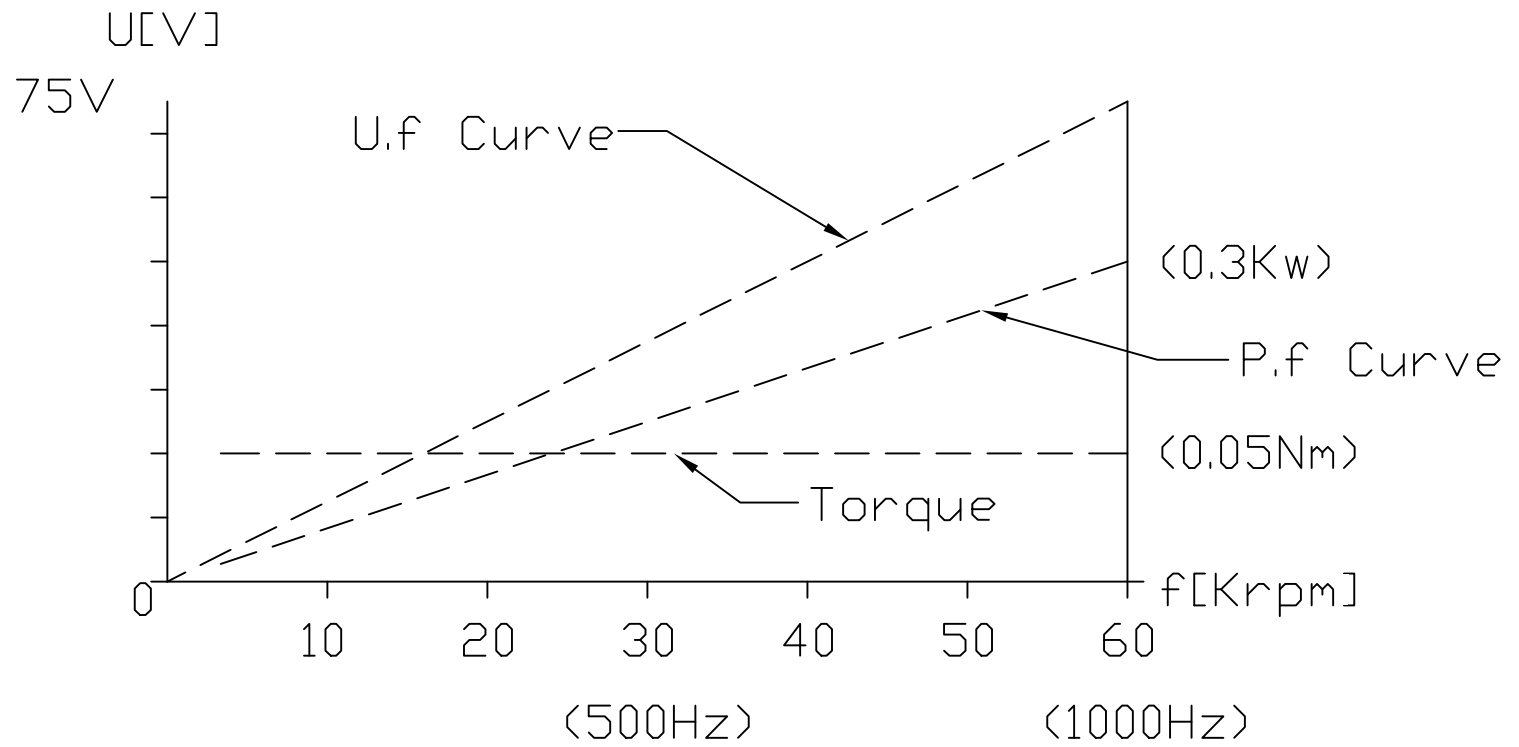

GDZ-12

75V 5A 2P

TA:20°C

Serv:S1

Water cooling